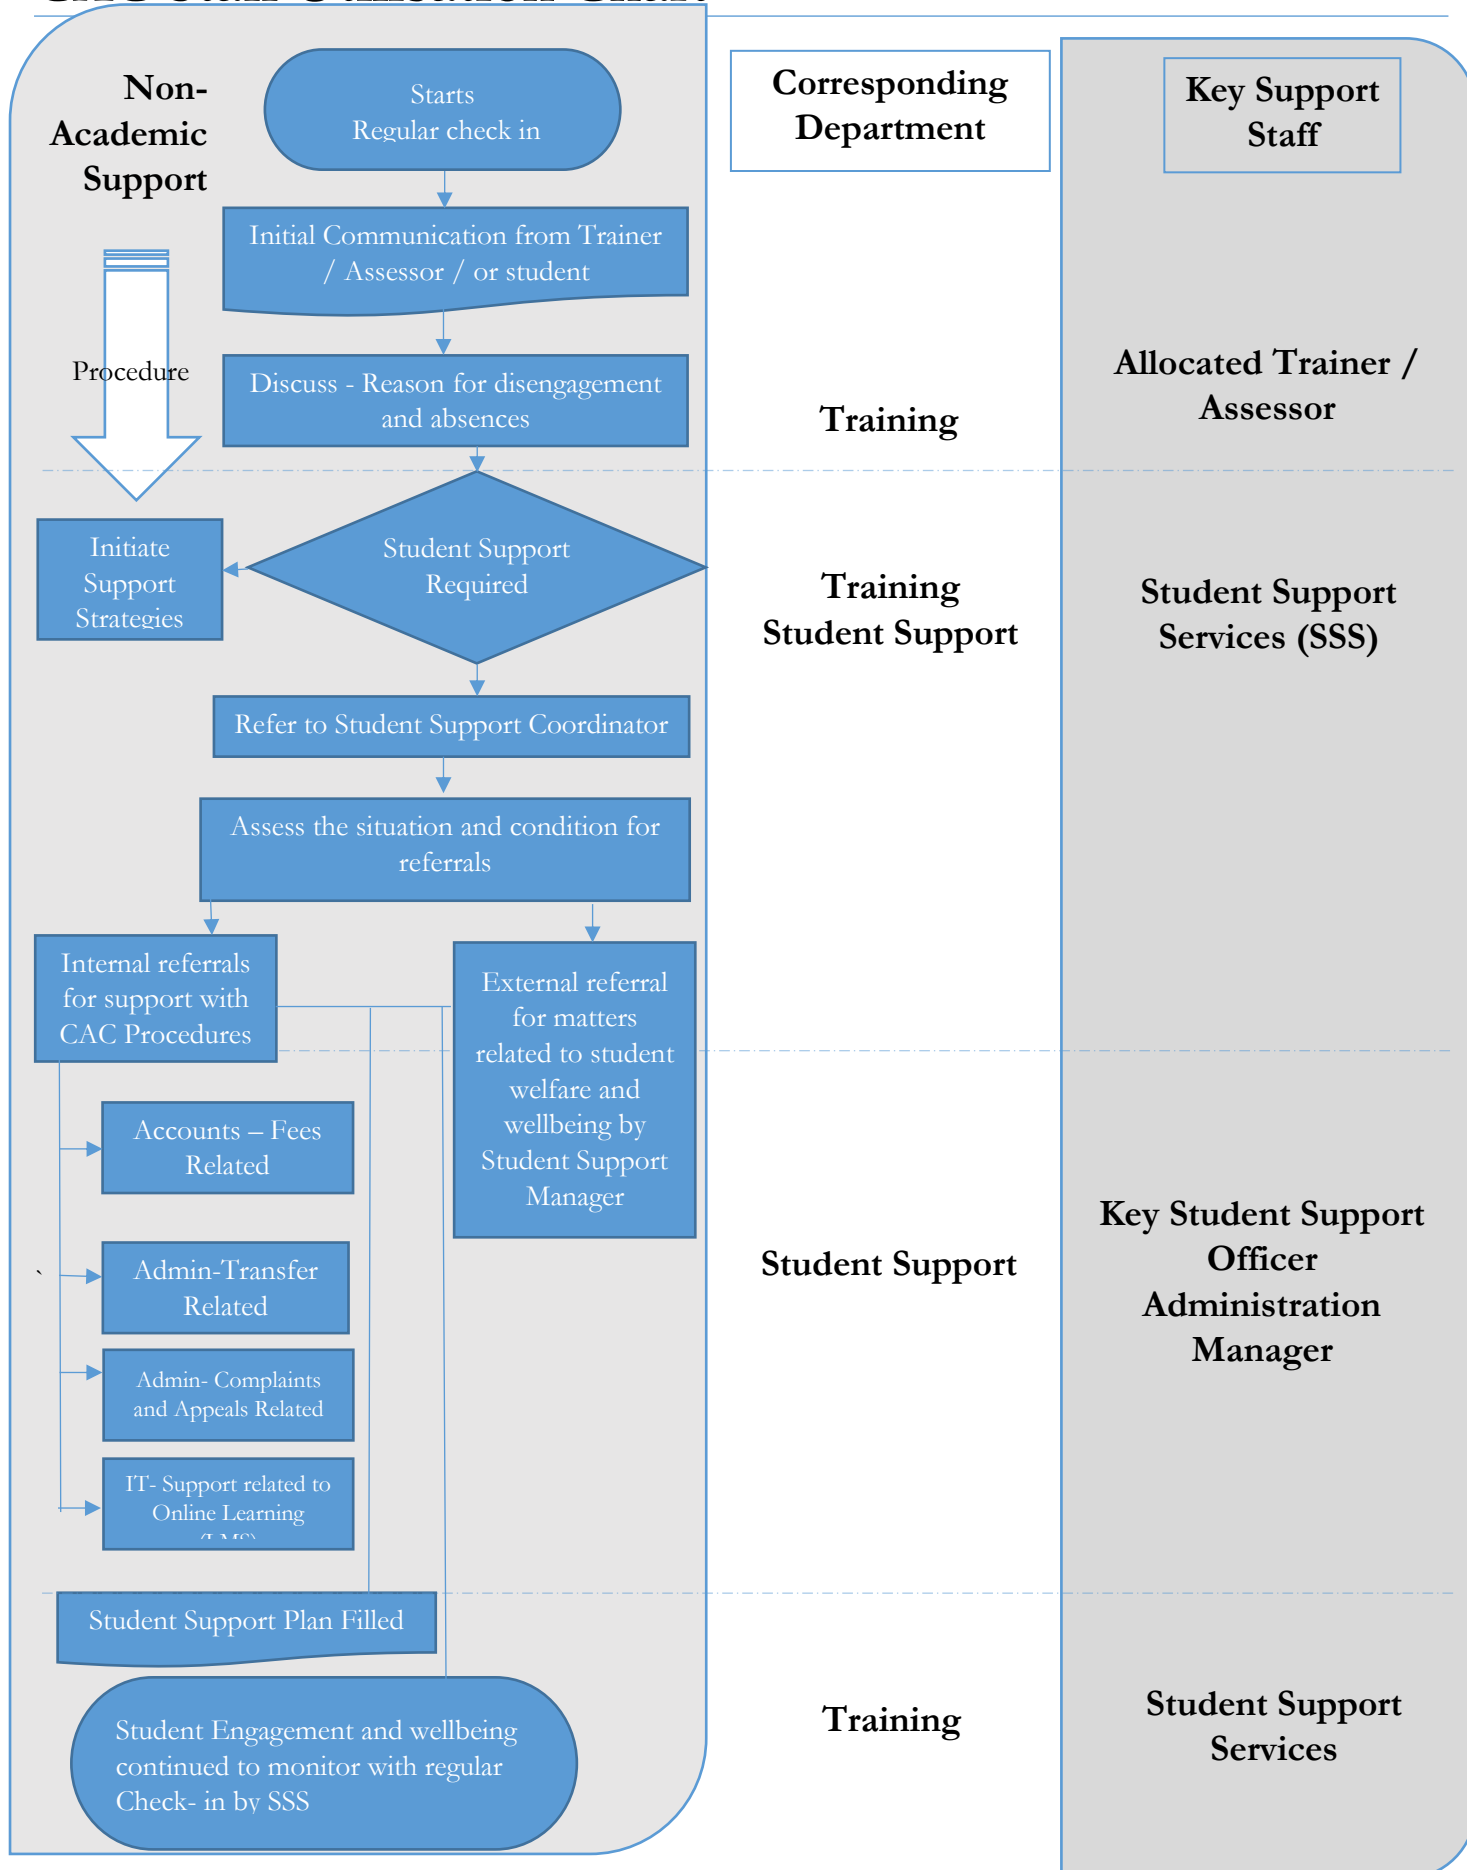

# Student Support and Welfare CAC Staff Utilisation Chart

# Student Support and Welfare CAC Staff Utilisation Chart

Sr. No.	Support Staff Name	Designation & Job Role
1	Mr Bom Yonzon	Student Support Manager
		Key Student Support Officer- BSB
		Student Support Coordinator – Academic & Welfare Support
		Trainer / Assessor: BSB Footscray Campus
2	Ms Salima Moktan	Administration Manager
		Key Student Support – Welfare, Complains and Appeals Handling
		Administration: Information, Communications and support
3	Mr Sekhar Gupta	Student Recruitment and Marketing Officer
		Key Student Support Officer – Transfer and Agents
4	Ms Karishma Karki	Compliance Manager
		English Coordinator / Specialist
		Key Student Service Officer- ELICOS & EAL
5	Ms Navneet Kaur	Admin Officer International
		Student Support – Information, Communications, Welfare, Complains and Appeals Handling
6	Mr Hannah Nguyen	Student Welfare and Compliance Officer
		Key Student Support Officer – Student Welfare
7	Mr Bikash Tuladhar	Campus Manager – Footscray Campus, Melbourne
		Key Student Support Officer - AUR
		AUR Coordinator - Footscray Campus, Melbourne
		Trainer / Assessor - AUR
8	Mr Sunil Pokharel	Finance & Accounts Manager
		Human Resource Officer
		Key Student Service Officer – Information, Welfare, Fees and Accounts
9	Dr Jigme Nidup	Resource Manager
		BSB Training Coordinator- Footscray Campus, Melbourne
		BSB Trainer/Assessor- Footscray Campus, Melbourne
10	Ms Gagan Aulakh	Training Coordinator- AUR Footscray Campus, Melbourne
		Key Student Service Officer – AUR, Footscray Campus
		Trainer/Assessor- AUR, Footscray Campus, Melbourne