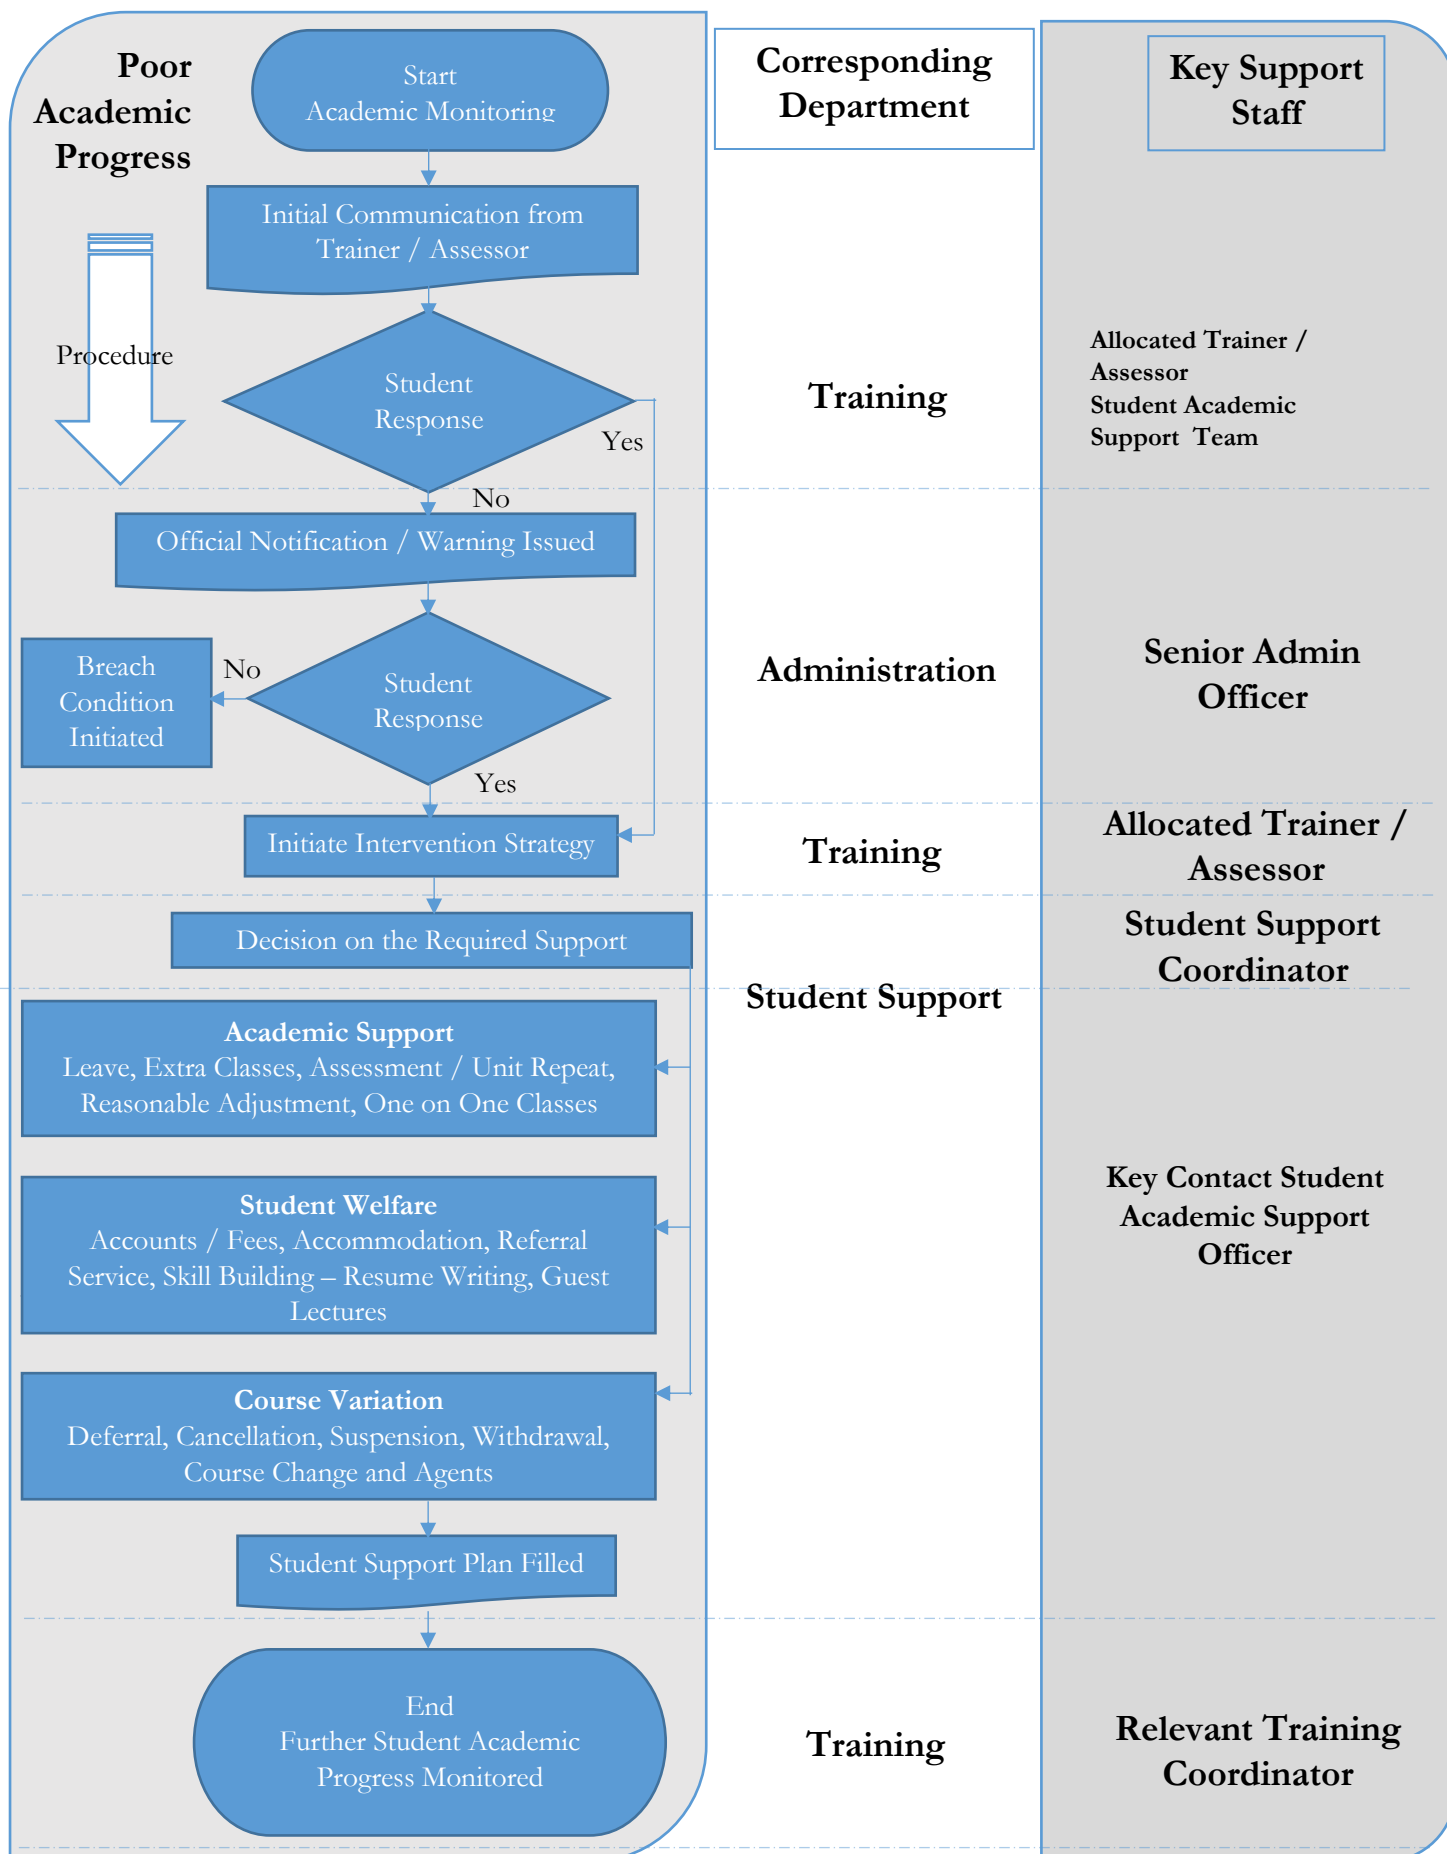

# Student Support and Welfare CAC Staff Utilisation Chart

# Student Support and Welfare CAC Staff Utilisation Chart

Sr. No.	Support Staff Name	Designation & Job Role
1	Mr Bom Yonzon	Student Support Manager
		Key Student Support Officer- BSB
		Student Support Coordinator – Academic & Welfare Support
		Trainer / Assessor: BSB Footscray Campus
2	Ms Salima Moktan	Administration Manager
		Key Student Support – Welfare, Complains and Appeals Handling
		Administration: Information, Communications and support
3	Mr Sekhar Gupta	Student Recruitment and Marketing Officer
		Key Student Support Officer – Transfer and Agents
4	Ms Karishma Karki	Compliance Manager
		English Coordinator / Specialist
		Key Student Service Officer- ELICOS & EAL
5	Ms Navneet Kaur	Admin Officer International
		Student Support – Information, Communications, Welfare, Complains and Appeals Handling
6	Mr Hannah Nguyen	Student Welfare and Compliance Officer
		Key Student Support Officer – Student Welfare
7	Mr Bikash Tuladhar	Campus Manager – Footscray Campus, Melbourne
		Key Student Support Officer - AUR
		AUR Coordinator - Footscray Campus, Melbourne
		Trainer / Assessor - AUR
8	Mr Sunil Pokharel	Finance & Accounts Manager
		Human Resource Officer
		Key Student Service Officer – Information, Welfare, Fees and Accounts
9	Dr Jigme Nidup	Resource Manager
		BSB Training Coordinator- Footscray Campus, Melbourne
		BSB Trainer/Assessor- Footscray Campus, Melbourne
10	Ms Gagan Aulakh	Training Coordinator- AUR Footscray Campus, Melbourne
		Key Student Service Officer – AUR, Footscray Campus
		Trainer/Assessor- AUR, Footscray Campus, Melbourne